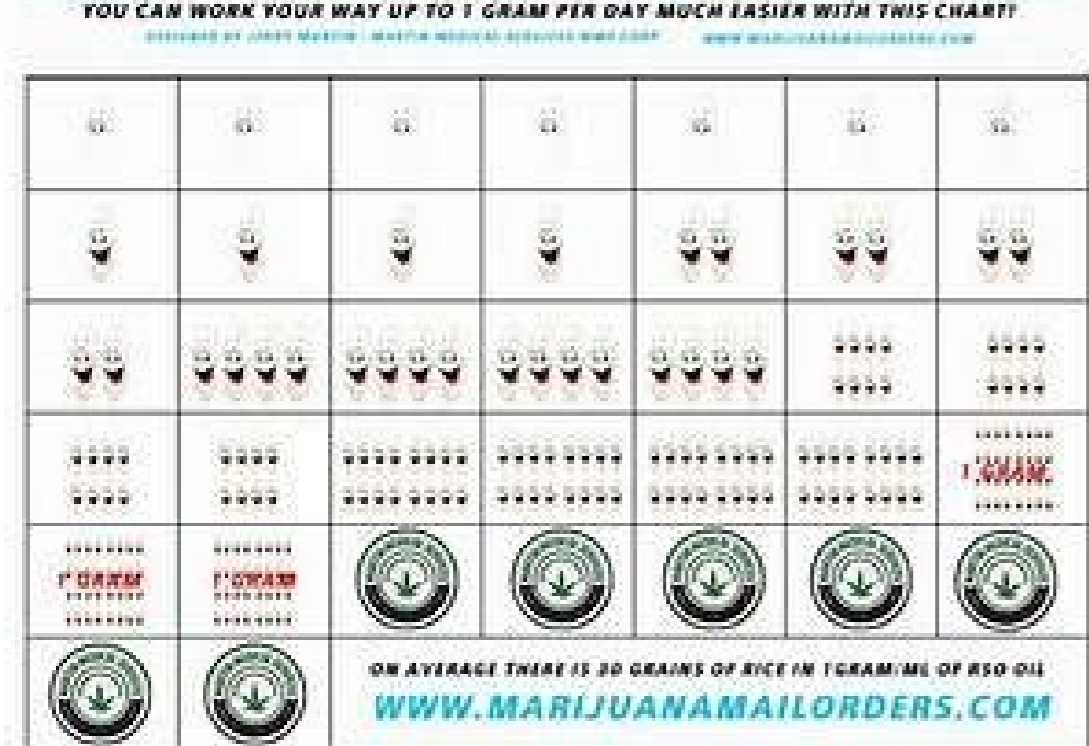

I'm not robot  reCAPTCHA

[Continue](#)

WORLD'S FIRST RICK SIMPSON OIL 30 DAY DOSAGE CHART

litcardinfo ☆ 🚩 3 👤 ⋮

Report site to Google ✕

What's suspicious about this site

- Domain uses uncommon characters
- Site not in top 5k sites
- Haven't visited site in the last 3 months

Details included with your report:

- ✓ URL
http://suspicioussite.net/enteryourcreditcardinfo
- ✓ IP Address
- ✓ [Screenshot](#)
- ✓ [DOM Content](#)
Includes all HTML of the site
- ✓ [Referrer Chain](#)